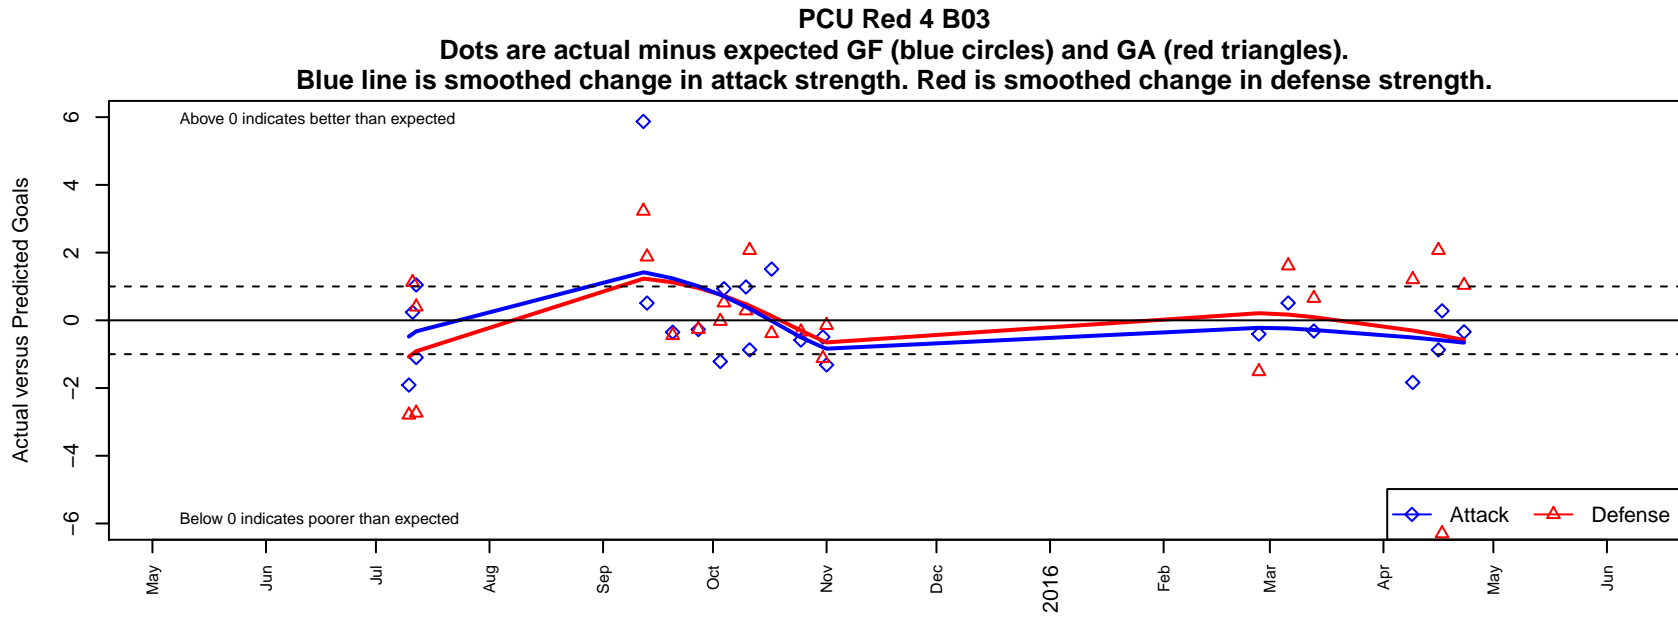

PCU Red 4 B03

Portland City United SC
 Portland, OR
 B03 total strength=411
 attack=0.33 defense=0.2
 fall league = PTT B03 Div 1 White
 spr league = Spr OYS B03 Div 2 Green

alt names used:
 PCU 03B TEAM 4
 PCU 03B Red 4
 PCU 03B Red 4

Venues played:
 2015 PCU Summer Classic U12 Silver Red
 2015 PTT B03 Division 1 White
 2015 Spr OYS B03 Division 2 Green

**attack and defense variance (black dot)
relative to other teams
and top 10 in region**