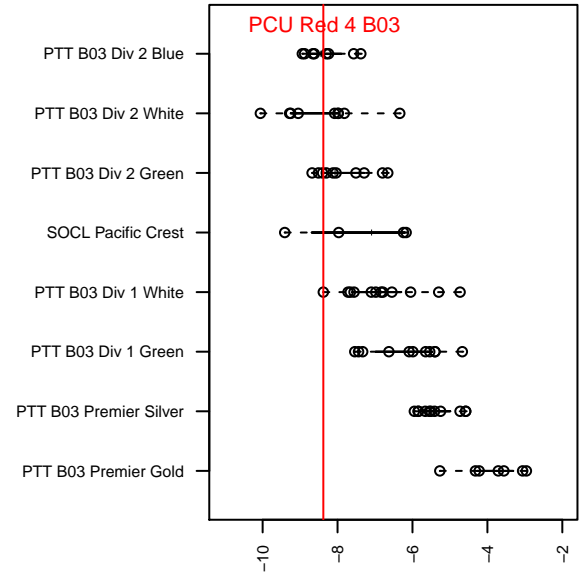

**attack and defense rating
relative to others at age
and all opponents in last 13 months**